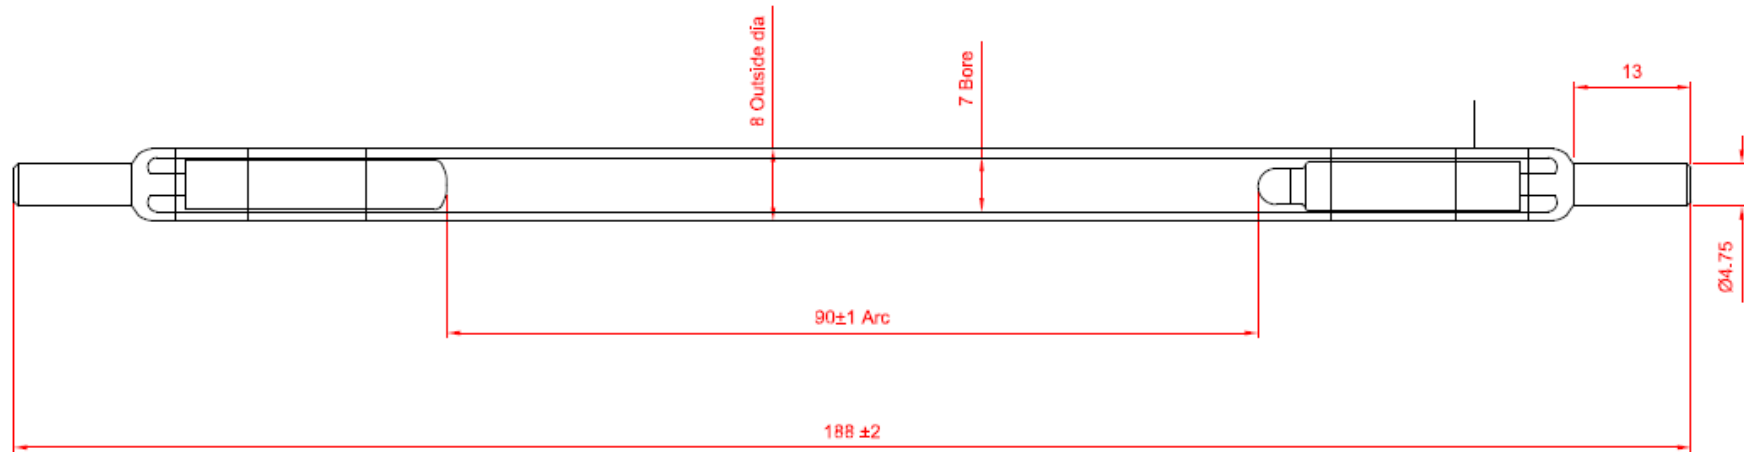

Lamp Specifications:

Gas Fill	Krypton
Envelope	Cerlum Doped Quartz
Side Arm Pip	To pass through 8.7 Dia
CONNECTIONS	Nickel plated brass Connector

**ST8623**